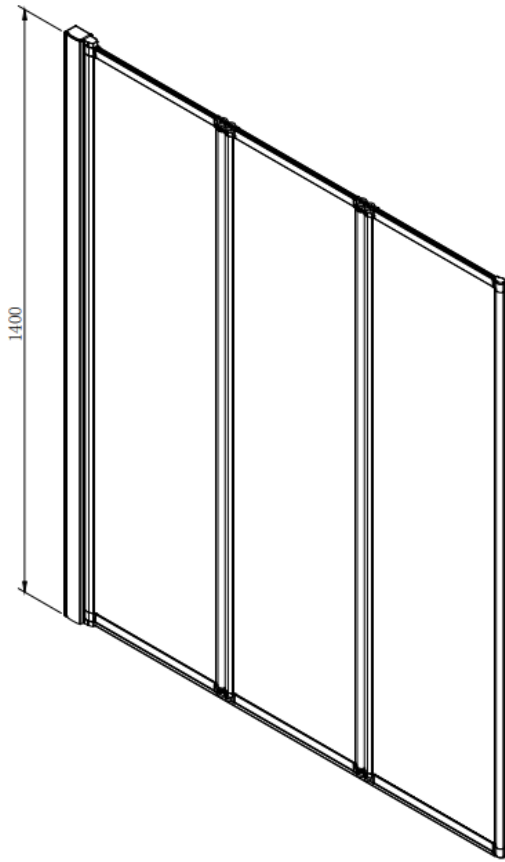

DT1200

Description

- Bathtub triptych (reversible). With three folding sheets 38 cm each and 4mm thickness. Suitable for all straight tubs
- Length: 120cm
- Height: 140cm