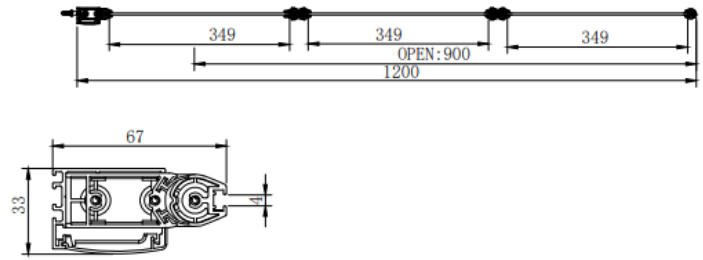

DT1200

Description

- Bathtub triptych (reversible). With three folding sheets 38 cm each and 4mm thickness. Suitable for all straight tubs
- Length: 120cm
- Height: 140cm