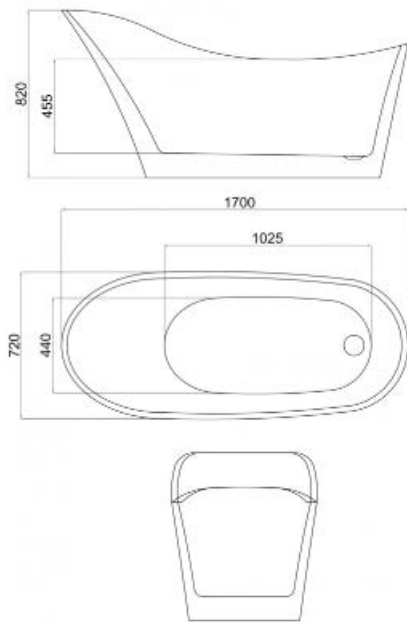

# WINTON

Description [Technical Drawings](#)

[1700x720x820](#)

(1700x720x820)

At its highest point the Winton is 820mm high.