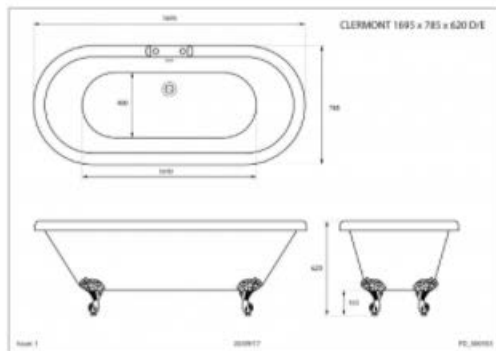

# CLERMONT

Description [Technical Drawings](#)

1695x785x620

## Advice:

Designed to be drilled for bath mounted taps, the Clermont mirrors the traditional Victorian style bathroom

Adding a modern but traditional looking mixer set with hand held shower can complete the British heritage look.